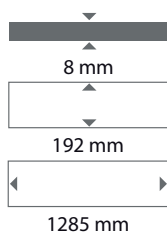

Surfaces

CLASSIC

STANDARD

COMFORT

SPIRIT

EDITION

TOUCH