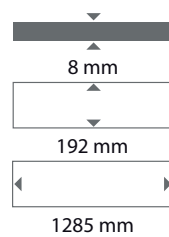

Surfaces

CLASSIC

STANDARD

COMFORT

SPIRIT

EDITION

TOUCH