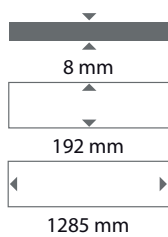

Surfaces

CLASSIC

STANDARD

COMFORT

SPIRIT

EDITION

TOUCH