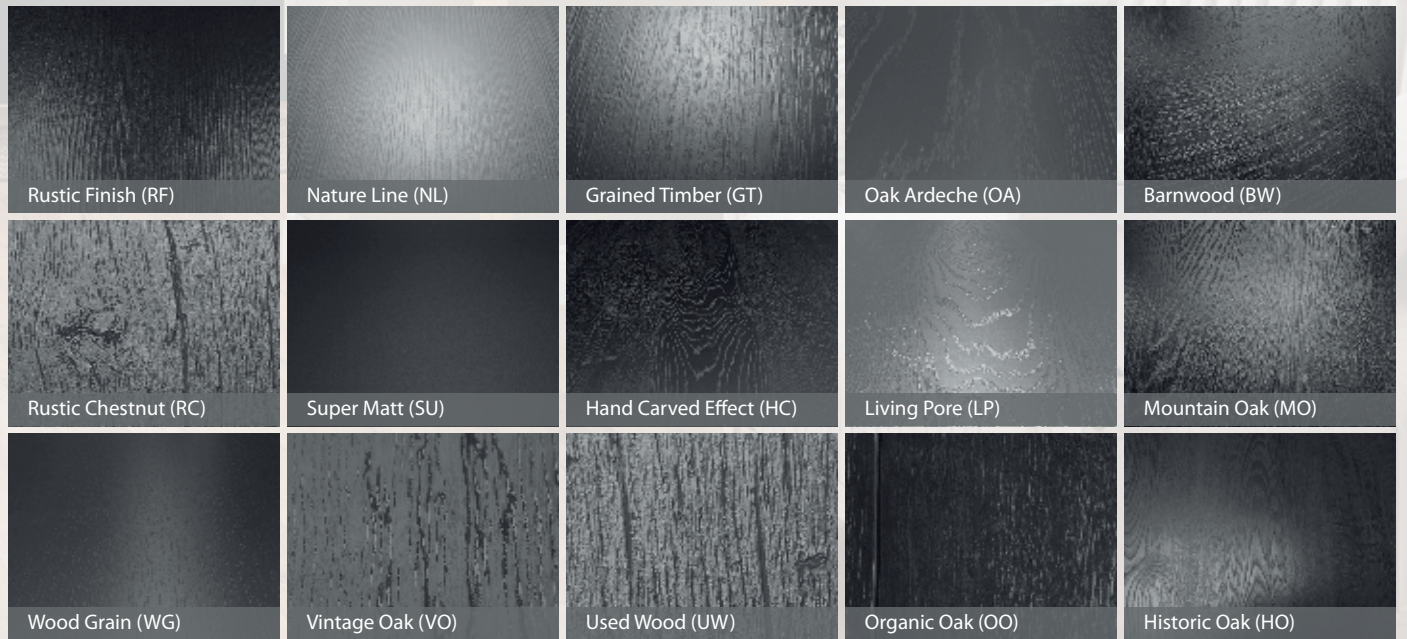

Structures

PRODUCT	Plank size [mm]	Thickness [mm]	Planks/Pack.	m²	Weight [kg]/Pack.	Pack./Pallet=m²
CLASSIC	1285 x 192	7	10	2,4672	15	52 = 128,29
STANDARD	1285 x 192	8	9	2,2205	15	52 = 115,46
COMFORT	1285 x 192	8	9	2,2205	15	52 = 115,46
SPIRIT	1285 x 192	8	9	2,2205	15	52 = 115,46
EDITION	1285 x 192	8	9	2,2205	15	52 = 115,46
TOUCH	1285 x 192	10	7	1,727	15	52 = 89,80
TRENDY	1285 x 123	10	9	1,42	12	36 = 51,12
MASSIVE	1285 x 192	12	6	1,4803	15	52 = 76,97
ESPACE	1285 x 192	12	6	1,4803	15	52 = 76,97
EXTREME	2000 x 192	12	5	1,92	16	40 = 76,80